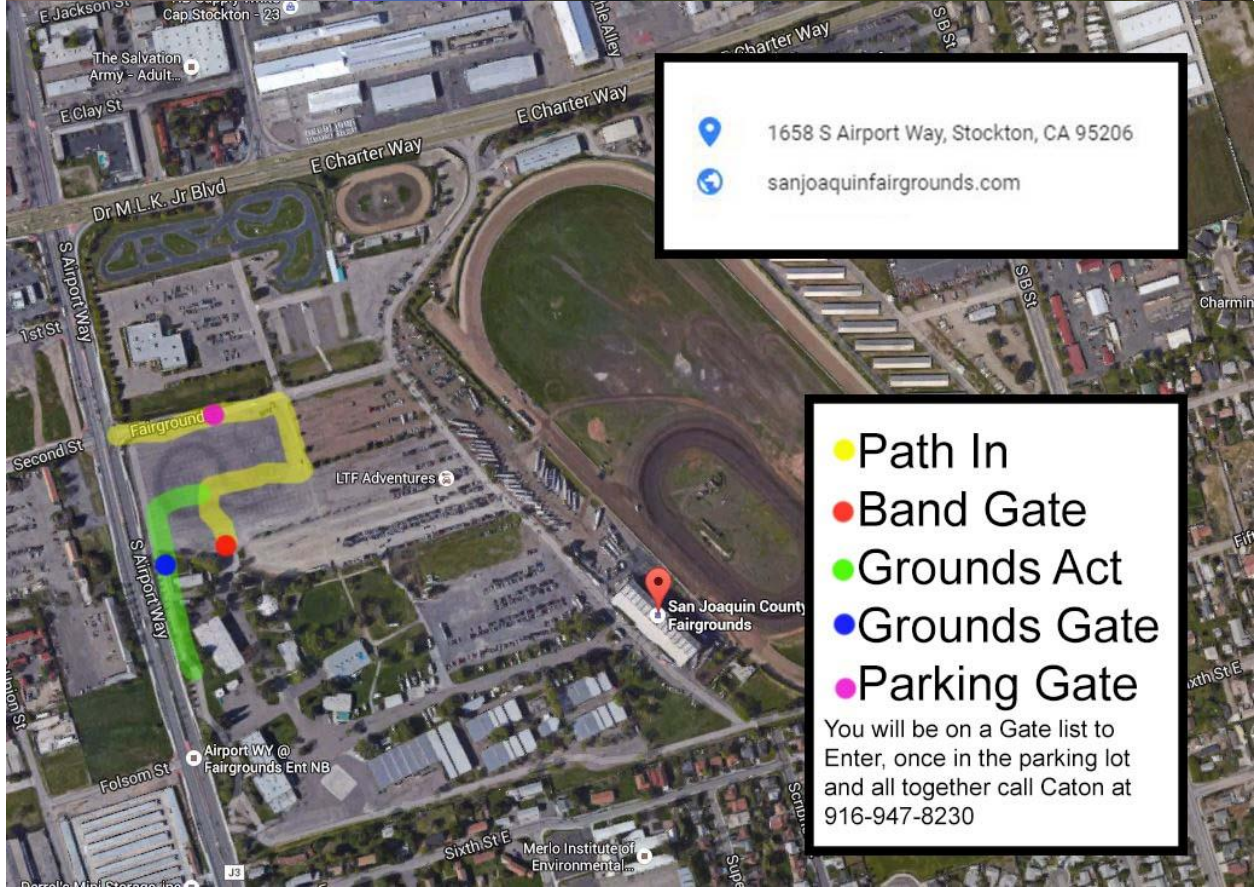

Band should arrive 2 hours prior to show time and call Caton 916-947-8230 upon arrival.

There will be water and soda at stages.

RV Dressing Room for Main Stage.

Bring drum carpet.

Direction to enter fairgrounds.

Off of S. Airport way turn on Fairgrounds, this will be a large parking lot, you will be on a gate list under performing name. Follow map for

precise gates.

● Band Route
● Gate
● Grounds Act Route

📍 1658 S Airport Way, Stockton, CA 95206
🌐 sanjoaquinfairgrounds.com

● Path In
● Band Gate
● Grounds Act
● Grounds Gate
● Parking Gate

You will be on a Gate list to Enter, once in the parking lot and all together call Caton at 916-947-8230