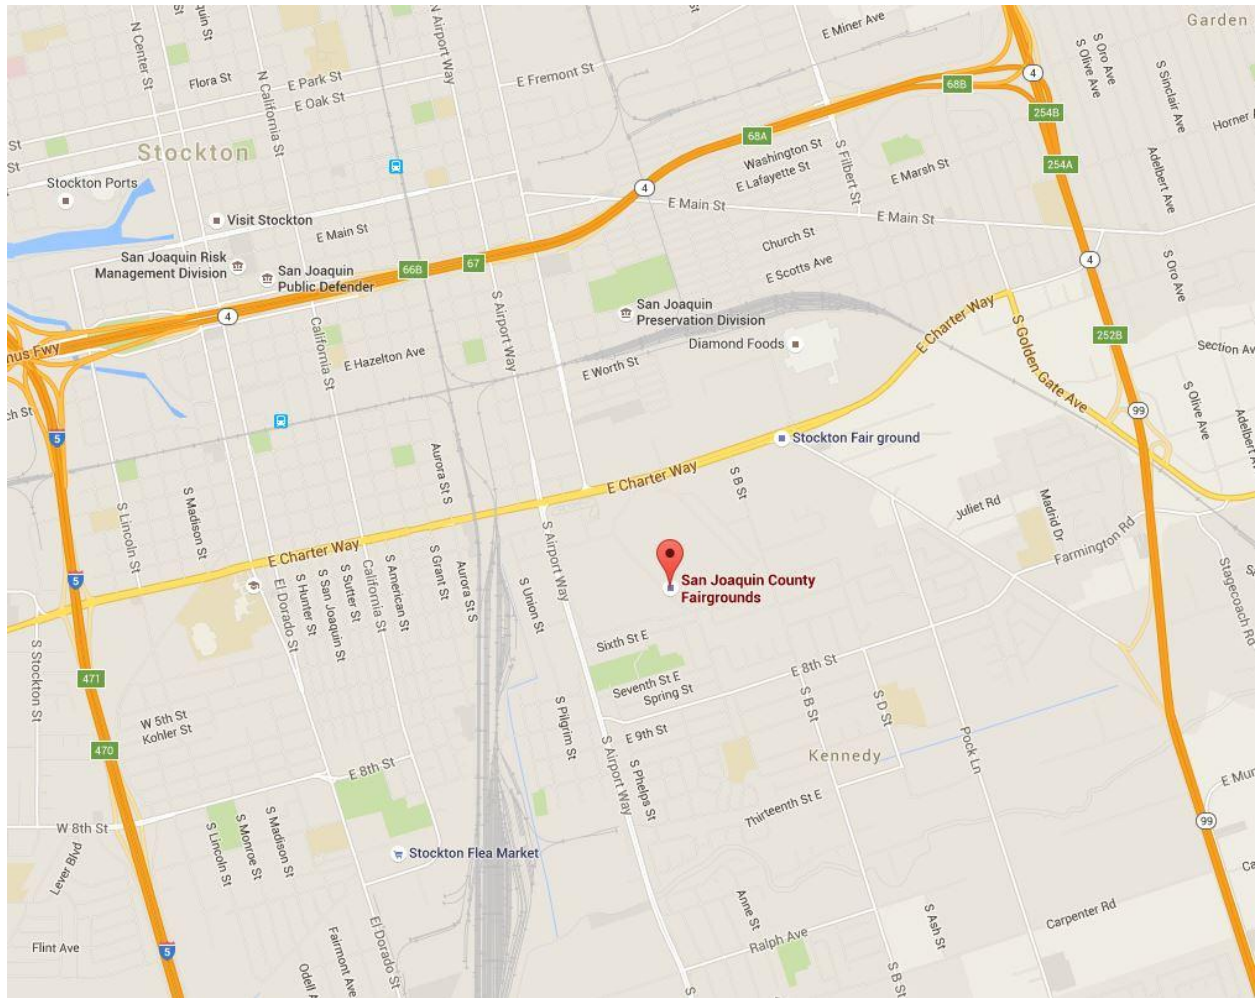

Band should arrive 2 hours prior to show time and call Caton 916-947-8230 upon arrival.

There will be water and soda at stages.

RV Dressing Room for Main Stage.

Bring drum carpet.

Direction to enter fairgrounds.

Off of S. Airport way turn on Fairgrounds, this will be a large parking lot, you will be on a gate list under performing name. Follow map for

precise gates.

● Band Route
● Gate
● Grounds Act Route

📍 1658 S Airport Way, Stockton, CA 95206
🌐 sanjoaquinfairgrounds.com