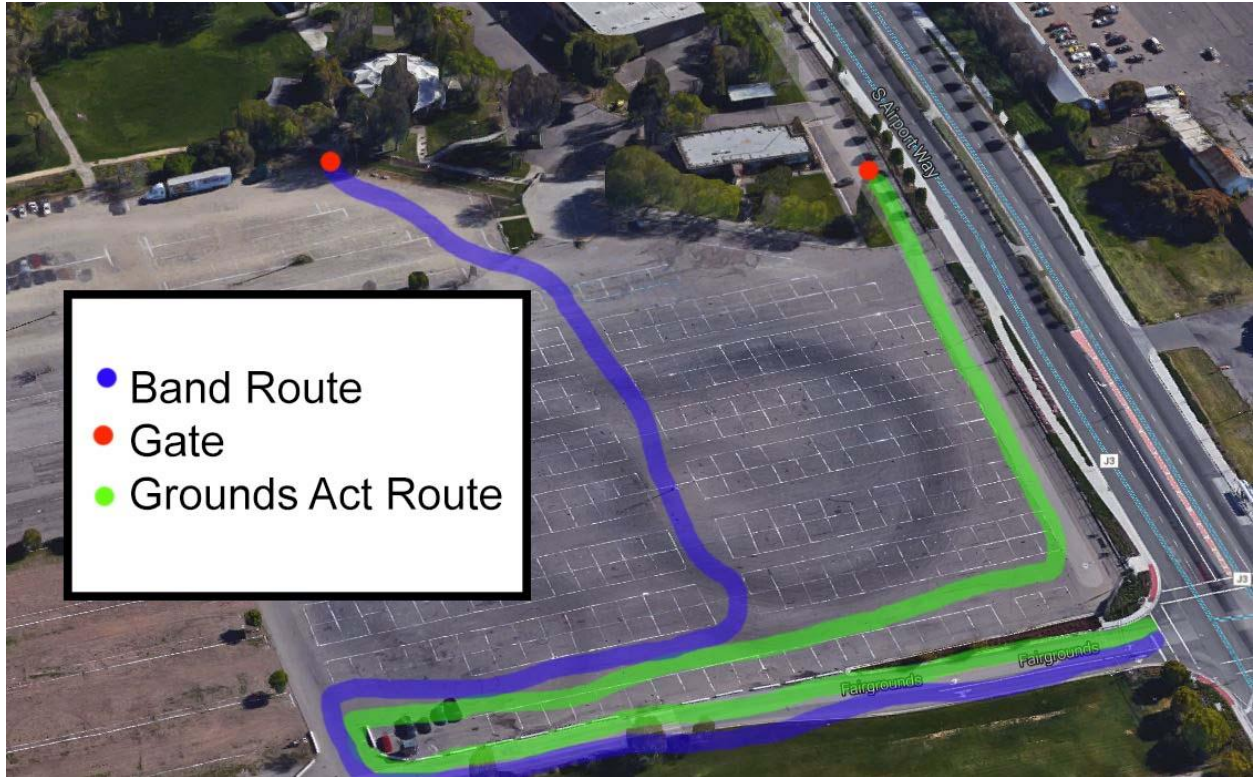

Band should arrive 2 hours prior to show time and call Caton 916-947-8230 upon arrival.

There will be water and soda at stages.

RV Dressing Room for Main Stage.

Bring drum carpet.

Direction to enter fairgrounds.

Off of S. Airport way turn on Fairgrounds, this will be a large parking lot, you will be on a gate list under performing name. Follow map for

precise gates.

● Band Route
● Gate
● Grounds Act Route

📍 1658 S Airport Way, Stockton, CA 95206
🌐 sanjoaquinfairgrounds.com

● Path In
● Band Gate
● Grounds Act
● Grounds Gate
● Parking Gate

You will be on a Gate list to Enter, once in the parking lot and all together call Caton at 916-947-8230